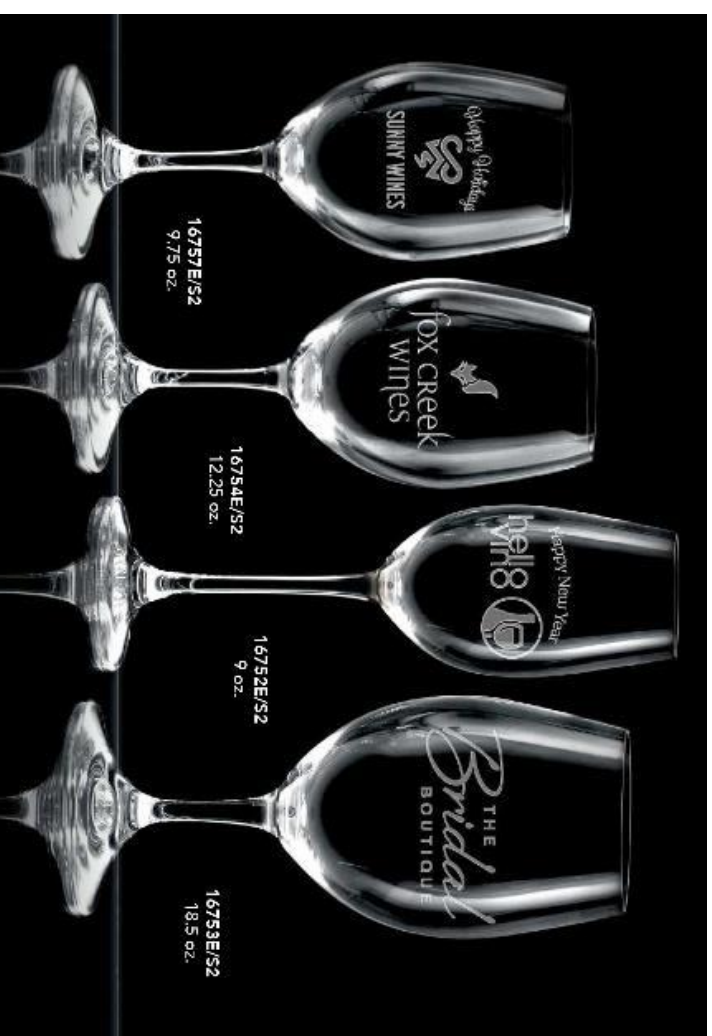

Overture Series

As low as $47.50c

moderne